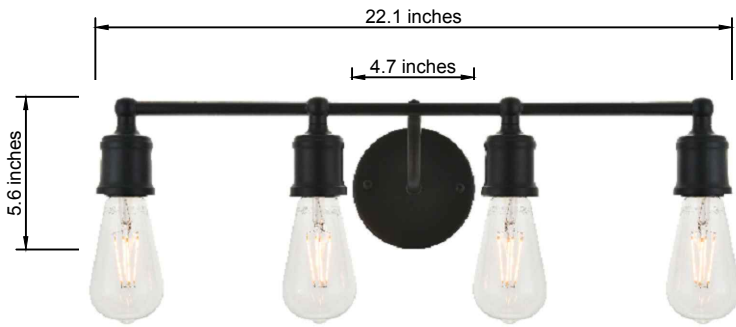

PRODUCT SPECIFICATION SHEET

Serif COLLECTION

Serif 4-Light Black Bathroom Lamp

Black
Item No: LD4028W22BK

Black & Brass
Item No: LD4028W22BRB

Chrome
Item No: LD4028W22C

Dimensions

Canopy Size(in)	4.7"*1"
Chain/Rod Length	N/A
Width	22.1
Height	5.6
Extension	6.3
Maximum Height	N/A

Specifications

Finish	3 Finishes
Material	Iron
Glass Color	N/A
Type	Bathroom
Hanging Device	N/A
Voltage	110-125V
Dimmable	Yes
Warranty	1 Year Limited
Shipment Type	Small Parcel

Bulb / Socket

Socket Type	E26
Number of Lights	4
Wattage/Bulb	40W
Included	No

Installation

Indoor/Outdoor	Indoor
Dry/Wet/Damp	Dry
Weight	2 LBS
Wire Length	9"
Safety Rating	ETL Listed

Available Finishes